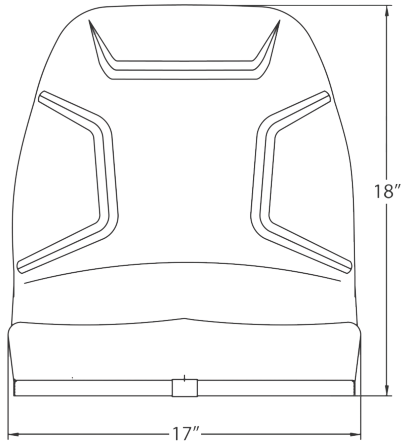

KM 85 Original Large Bucket Seat

Front View

Side View

Bottom View