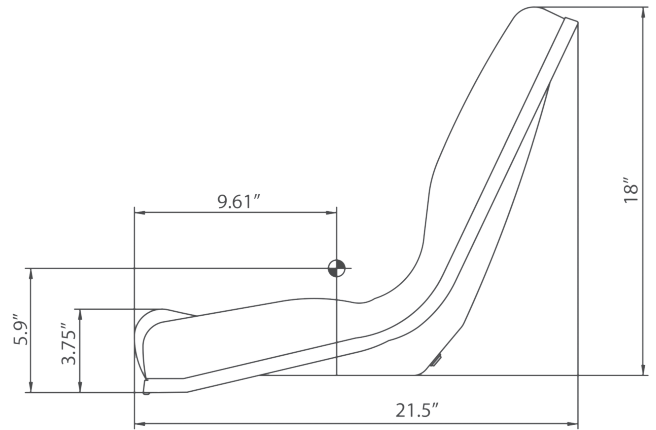

KM 85 Original Large Bucket Seat

Front View

Side View

Bottom View