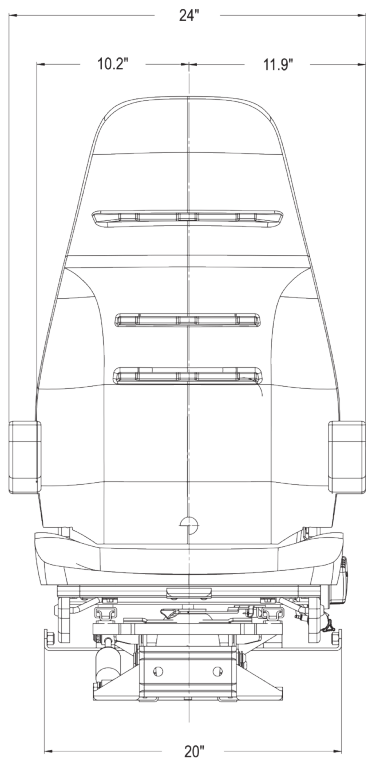

KM 2011 Ensign Lo Truck Seat

Front View

Side View

Side View

Bottom View