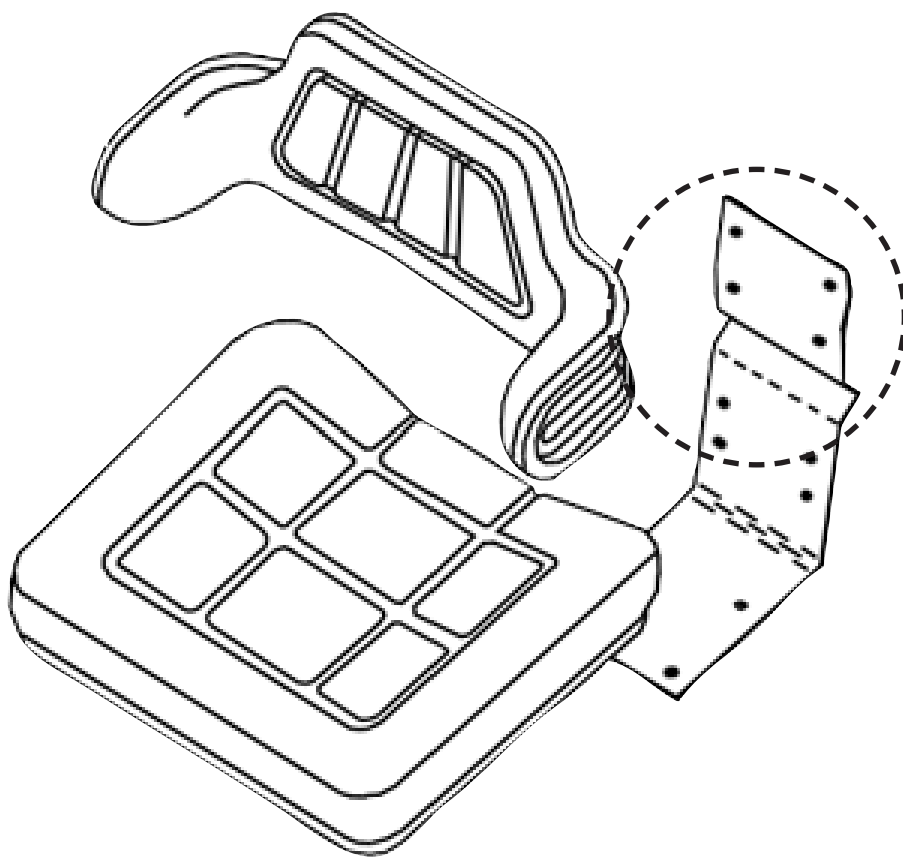

DB/IH 550 Uni Pro

Side View

Replaces 84-85
Series seats with
4 bolt backrest
mounting pattern.