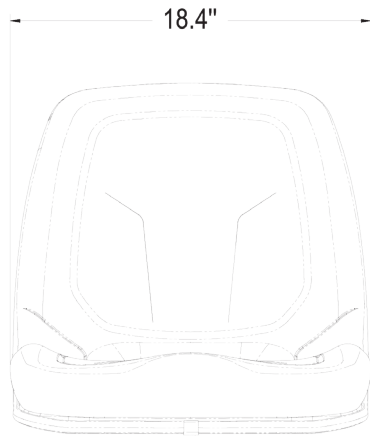

KM Uni Pro™ - KM 170 Bucket Seat

Front View

Side Left View

Bottom View