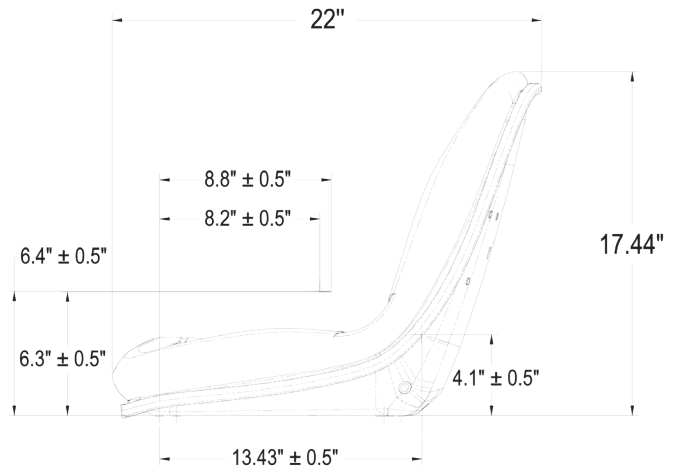

KM Uni Pro™ - KM 170 Bucket Seat

Front View

Side Left View

Bottom View