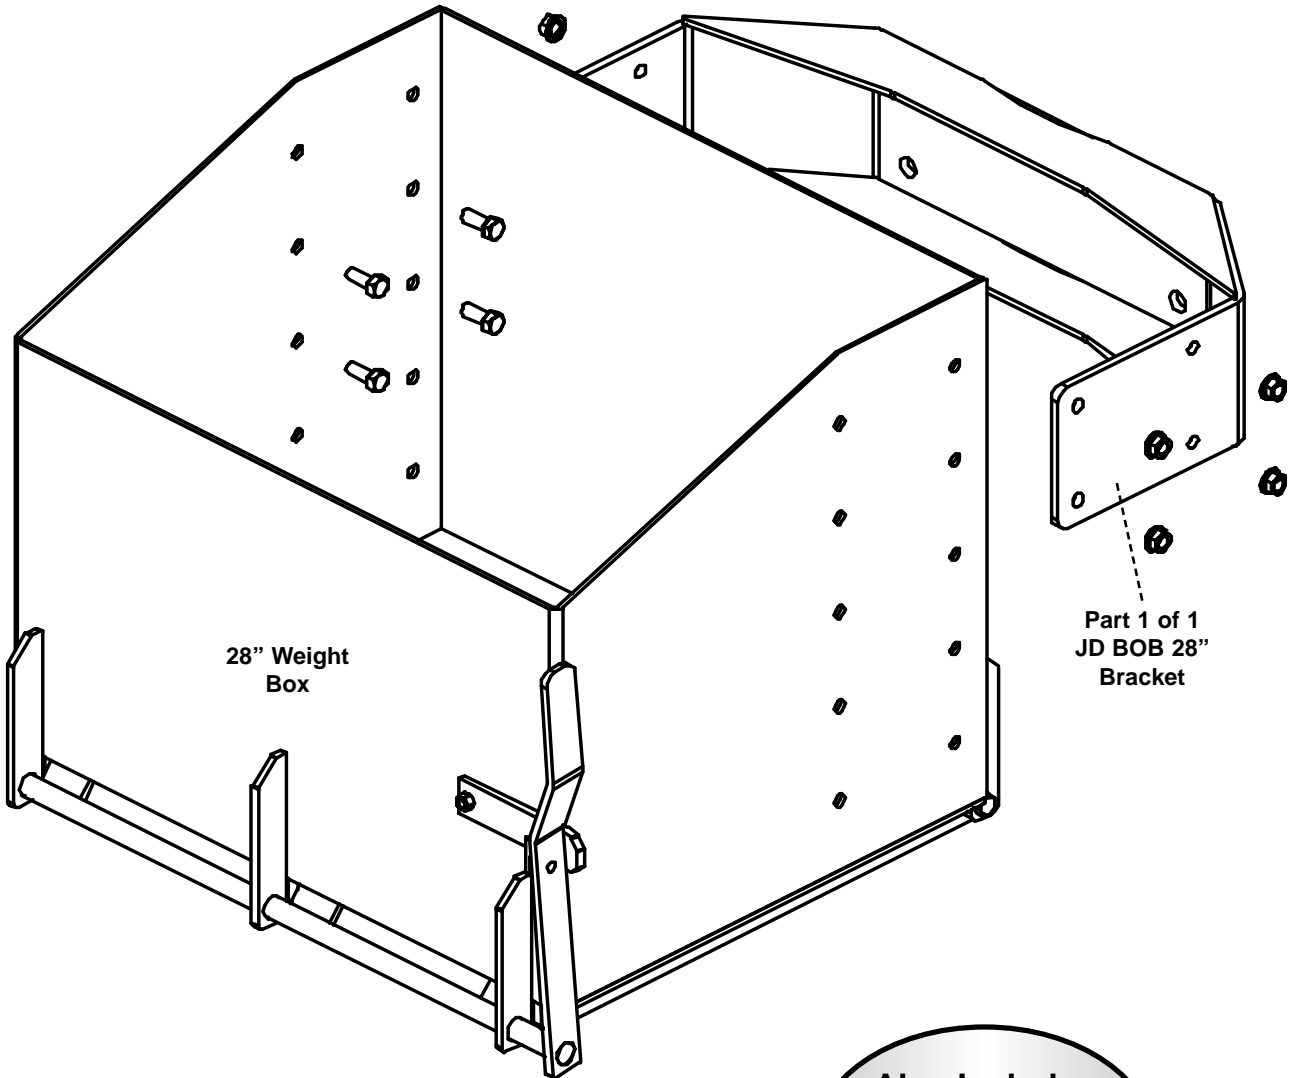

John Deere BOB 24"

30, 40, 50, 55, 60, 7000, 7030 & 8000 Series

Bracket Part Number: 2338

(24" Weight Box Part Number: 1825)

Also Includes
Weight Box
Mounting Bolt Bag
(PN: 40001)

Phone - 800.328.1752
Fax - 320.329.3709
Email - sales@tractorseats.com
Web Site - www.tractorseats.com
P.O. Box 409 - 308 NW 2nd Street
Renville, MN 56284

John Deere BOB 28"

30, 40, 50, 55, 60, 7000, 7030 & 8000 Series

Bracket Part Number: 2339

(28" Weight Box Part Number: 1826)

Also Includes
Weight Box
Mounting Bolt Bag
(PN: 40001)

Phone - 800.328.1752
Fax - 320.329.3709
Email - sales@tractorseats.com
Web Site - www.tractorseats.com
P.O. Box 409 - 308 NW 2nd Street
Renville, MN 56284

John Deere BAW 28" - 14 Weights

30, 40, 50, 55, 60, 5000, 6000, 7000, 7200, 7400 & 8000 Series

Bracket Part Number: 2447

(28" Weight Box Part Number: 1826)

Also Includes
Weight Box
Mounting Bolt Bag
(PN: 40001)

John Deere BAWC 24" - 28"

30, 40, 50, 60, 5000, 6000, 7000, 7200, 7400 & 8000 Series

Part Number: 2449

(24" Weight Box Part Number: 1825 -- 28" Weight Box Part Number: 1826)

Also Includes
Weight Box
Mounting Bolt Bag
(PN: 40001)