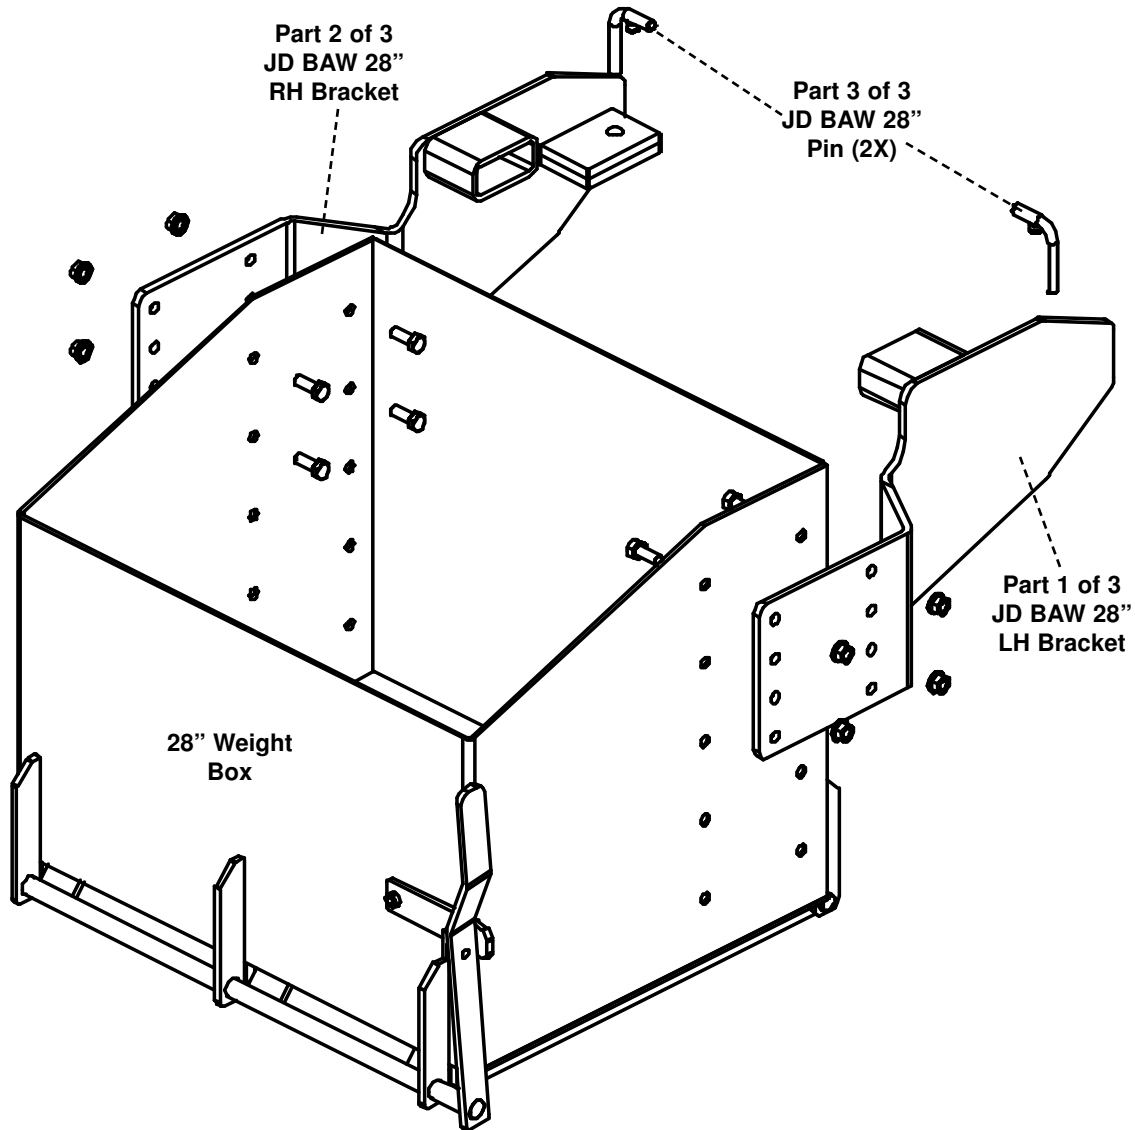

John Deere BOB 24"

30, 40, 50, 55, 60, 7000, 7030 & 8000 Series

Bracket Part Number: 2338

(24" Weight Box Part Number: 1825)

Also Includes
Weight Box
Mounting Bolt Bag
(PN: 40001)

Phone - 800.328.1752
Fax - 320.329.3709
Email - sales@tractorseats.com
Web Site - www.tractorseats.com
P.O. Box 409 - 308 NW 2nd Street
Renville, MN 56284

John Deere BOB 28"

30, 40, 50, 55, 60, 7000, 7030 & 8000 Series

Bracket Part Number: 2339

(28" Weight Box Part Number: 1826)

Also Includes
Weight Box
Mounting Bolt Bag
(PN: 40001)

Phone - 800.328.1752
Fax - 320.329.3709
Email - sales@tractorseats.com
Web Site - www.tractorseats.com
P.O. Box 409 - 308 NW 2nd Street
Renville, MN 56284

John Deere BAW 28" - 14 Weights

30, 40, 50, 55, 60, 5000, 6000, 7000, 7200, 7400 & 8000 Series

Bracket Part Number: 2447

(28" Weight Box Part Number: 1826)

Also Includes
Weight Box
Mounting Bolt Bag
(PN: 40001)