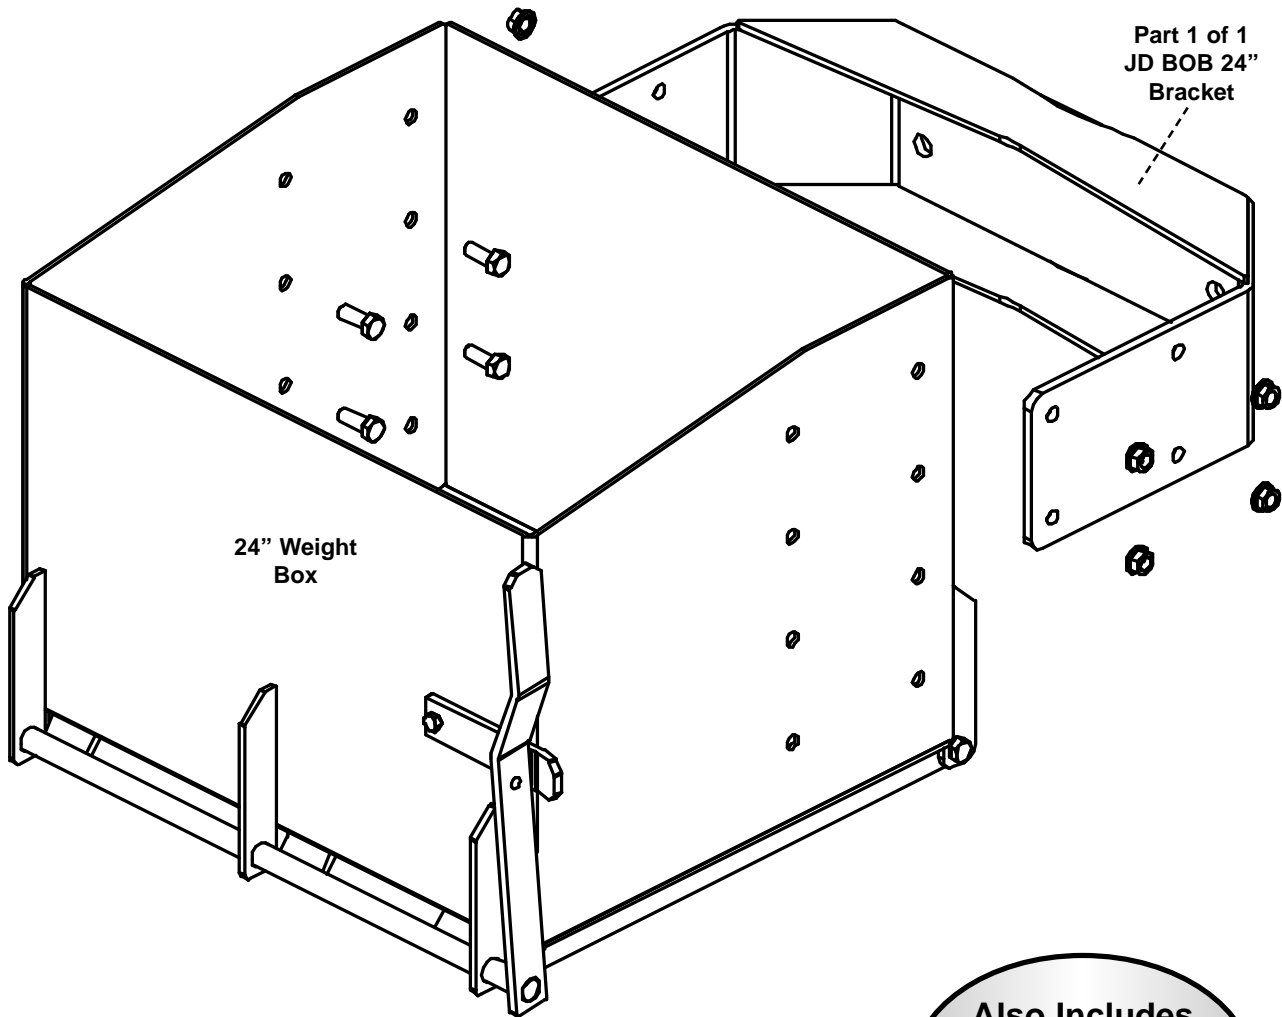

John Deere BOB 24"

30, 40, 50, 55, 60, 7000, 7030 & 8000 Series

Bracket Part Number: 2338

(24" Weight Box Part Number: 1825)

Also Includes
Weight Box
Mounting Bolt Bag
(PN: 40001)

Phone - 800.328.1752
Fax - 320.329.3709
Email - sales@tractorseats.com
Web Site - www.tractorseats.com
P.O. Box 409 - 308 NW 2nd Street
Renville, MN 56284

John Deere BOB 28"

30, 40, 50, 55, 60, 7000, 7030 & 8000 Series

Bracket Part Number: 2339

(28" Weight Box Part Number: 1826)

Also Includes
Weight Box
Mounting Bolt Bag
(PN: 40001)

Phone - 800.328.1752
Fax - 320.329.3709
Email - sales@tractorseats.com
Web Site - www.tractorseats.com
P.O. Box 409 - 308 NW 2nd Street
Renville, MN 56284

John Deere BAW 28" - 14 Weights

30, 40, 50, 55, 60, 5000, 6000, 7000, 7200, 7400 & 8000 Series

Bracket Part Number: 2447

(28" Weight Box Part Number: 1826)

Also Includes
Weight Box
Mounting Bolt Bag
(PN: 40001)

John Deere BAWC 24" - 28"

30, 40, 50, 60, 5000, 6000, 7000, 7200, 7400 & 8000 Series

Part Number: 2449

(24" Weight Box Part Number: 1825 -- 28" Weight Box Part Number: 1826)

Also Includes
Weight Box
Mounting Bolt Bag
(PN: 40001)