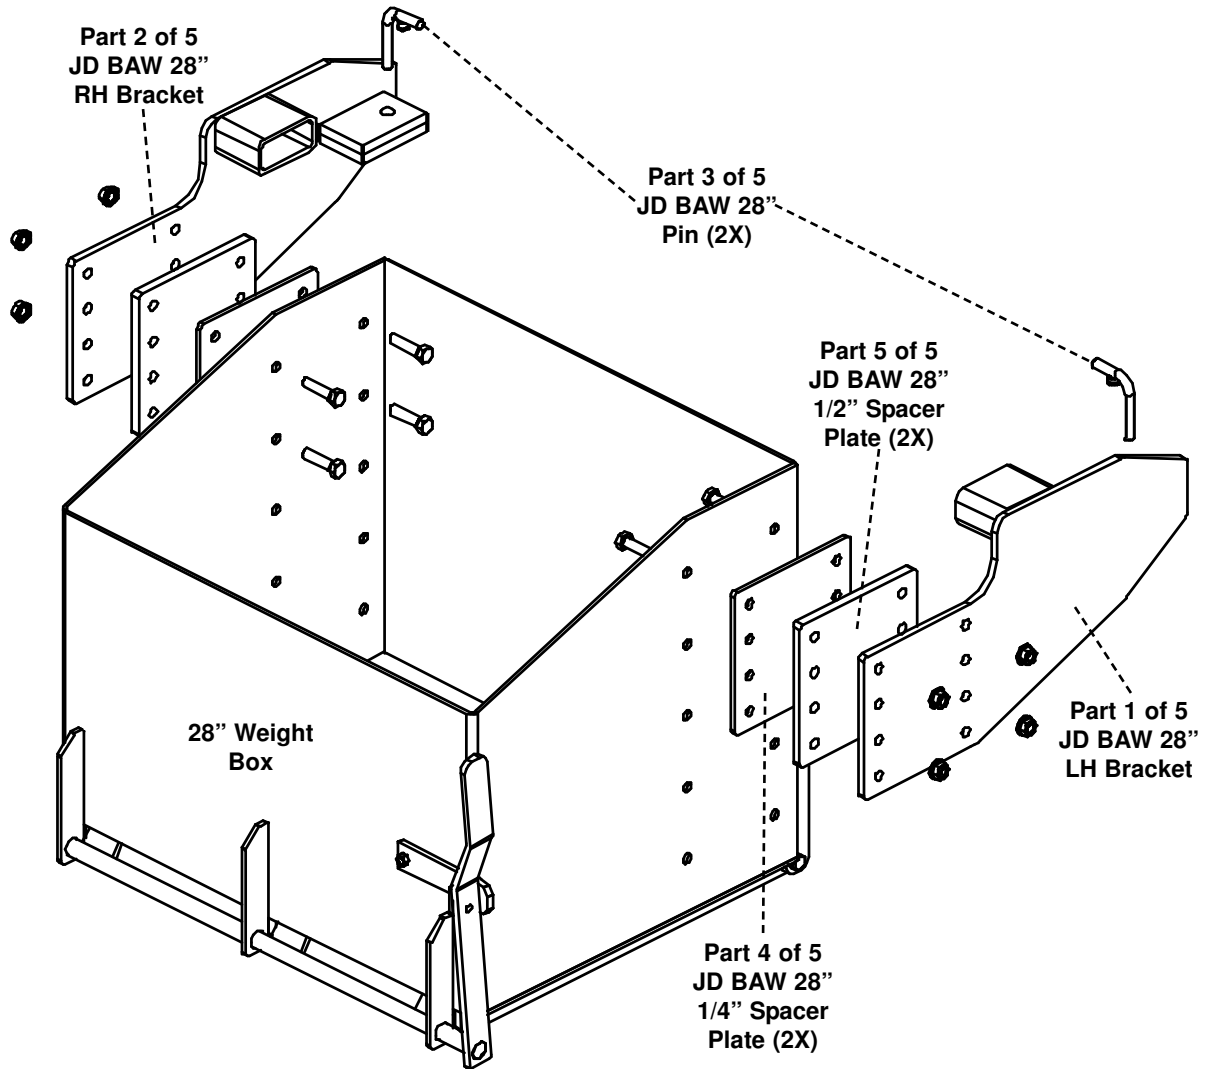

John Deere BAW 28" - 14 Weights

30, 40, 50, 55, 60, 5000, 6000, 7000, 7200, 7400 & 8000 Series

Bracket Part Number: 2447

(28" Weight Box Part Number: 1826)

Also Includes
Weight Box
Mounting Bolt Bag
(PN: 40001)

Phone - 800.328.1752

Fax - 320.329.3709

Email - sales@tractorseats.com

Web Site - www.tractorseats.com

P.O. Box 409 - 308 NW 2nd Street

Renville, MN 56284

John Deere BAW 28" - 20 Weights

30, 40, 50, 55, 60, 5000, 6000, 7000, 7200, 7400 & 8000 Series

Bracket Part Number: 2448

(28" Weight Box Part Number: 1826)

Also Includes
Weight Box
Mounting Bolt Bag
(PN: 40002)

Phone - 800.328.1752
Fax - 320.329.3709
Email - sales@tractorseats.com
Web Site - www.tractorseats.com
P.O. Box 409 - 308 NW 2nd Street
Renville, MN 56284

John Deere BAWC 24" - 28"

30, 40, 50, 60, 5000, 6000, 7000, 7200, 7400 & 8000 Series

Part Number: 2449

(24" Weight Box Part Number: 1825 -- 28" Weight Box Part Number: 1826)

Also Includes
Weight Box
Mounting Bolt Bag
(PN: 40001)