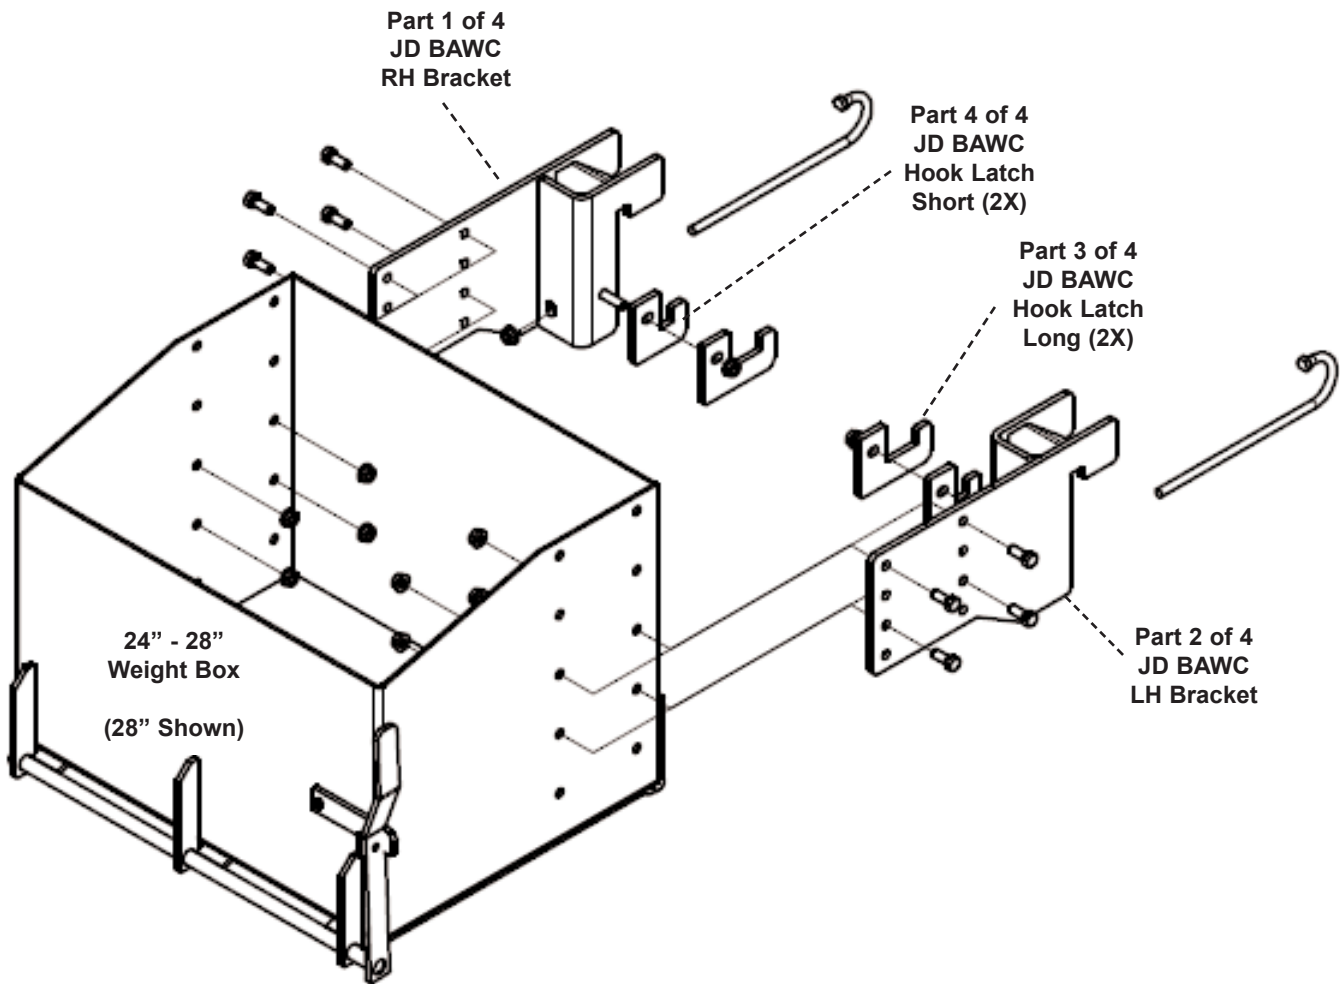

Bracket Part Number: 2448

(28" Weight Box Part Number: 1826)

Also Includes
Weight Box
Mounting Bolt Bag
(PN: 40002)

Phone - 800.328.1752
Fax - 320.329.3709
Email - sales@tractorseats.com
Web Site - www.tractorseats.com
P.O. Box 409 - 308 NW 2nd Street
Renville, MN 56284

John Deere BAWC 24" - 28"

30, 40, 50, 60, 5000, 6000, 7000, 7200, 7400 & 8000 Series

Part Number: 2449

(24" Weight Box Part Number: 1825 -- 28" Weight Box Part Number: 1826)

Also Includes
Weight Box
Mounting Bolt Bag
(PN: 40001)

When installing the weight brackets, you will only use either the long hook latch, the short hook latch, or the J-bolt to secure the weight brackets. If your weight cage has a lip on the bottom, use the long or short hook latch such the hook is snug to the lip. If your weight cage is hollow on the back, use the J-Bolt.